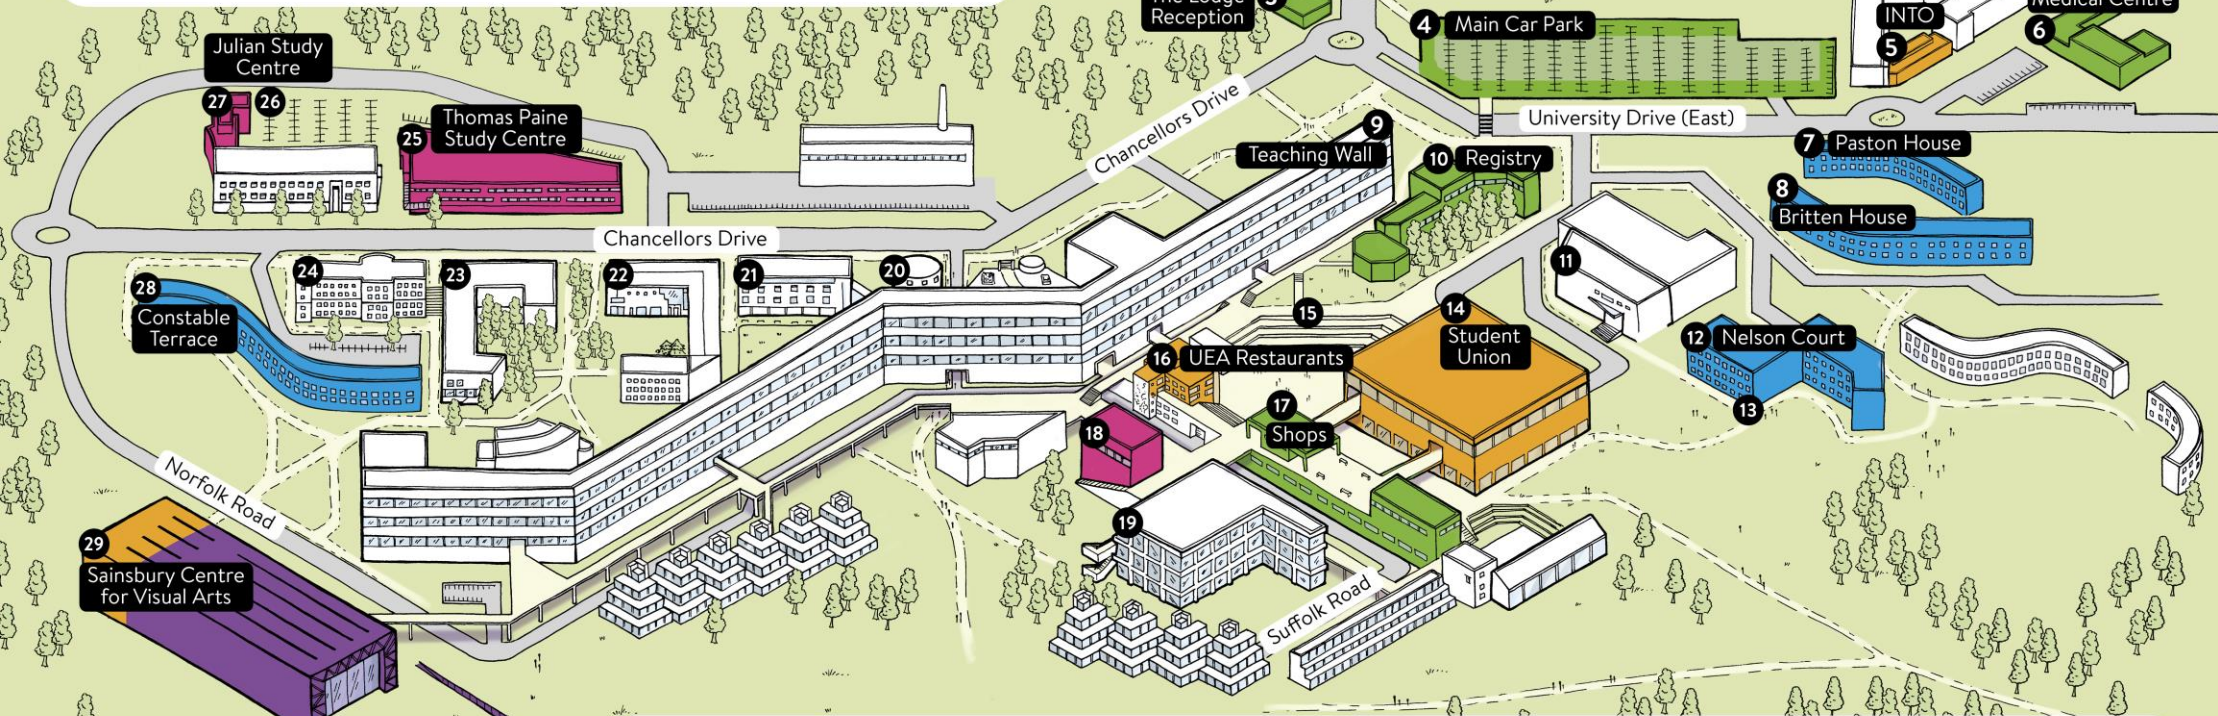

UEA Conferences

University of East Anglia
Norwich Research Park
Norwich NR4 7TJ

T: 01603 591111 E: conference.sales@uea.ac.uk

Key

- | | | | |
|-------------------------------|------------------------------|---|------------------------------|
| 1 Enterprise Centre | 11 Drama Studio | 21 Zuckerman Institute for Connective Environmental Reserch (ZICER) | Conference and meeting rooms |
| 2 Sportspark | 12 Nelson Court | 22 Lawrence Stenhouse Building | Restaurants and Cafés |
| 3 The Lodge Reception | 13 Broadview Lodge Reception | 23 Queens Building | Facilities |
| 4 Main Car Park | 14 Student Union | 24 Elizabeth Fry Building | Leisure |
| 5 INTO | 15 The Square | 25 Thomas Paine Study Centre | Accommodation |
| 6 Laundrette & Medical Centre | 16 UEA Restaurants | 26 West Car Park | |
| 7 Paston House | 17 Shops and cash machines | 27 Julian Study Centre | |
| 8 Britten House | 18 Lecture Theatres | 28 Constable Terrace | |
| 9 Teaching Wall | 19 Library | 29 Sainsbury Centre for Visual Arts | |
| 10 Registry and Council House | 20 Hubert Lamb Building | | |